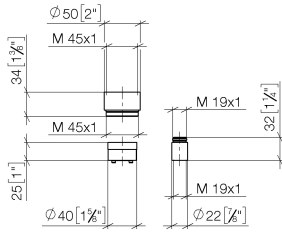

Extension 25 mm -

12 190 970 90

- up to 25 mm: 1 x 12 190 970 90
- 26 mm - 50 mm: 2 x 12 190 970 90

for concealed single-lever shower and bath mixer 36
02X SSS-FF

Extension 25 mm -

12 190 970 90

mm [inches]

Extension 25 mm -

12 190 970 90

12 190 970 90

Spare parts list

No.	Item Number	Name	Quantity used	Delivery time
1	09 17 01 191 90	sleeve	1	2
2	09 14 10 210 90	seal	1	2
3	09 30 11 186 90	disc	1	2
4	09 14 03 160 90	seal	2	2
5	09 14 10 047 90	seal	1	2
6	09 17 01 192 90	sleeve	1	2